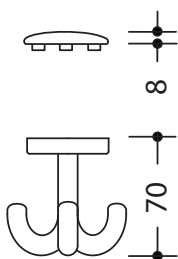

Dimensions in mm